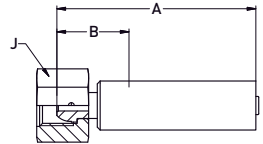

1D9LX – BSP male

MATERIAL High strength carbon steel, zinc plated

#						A	B			
	DN	size	mm	inch					mm	mm
1D9LX-4-03	5	-03	4.8	3/16	G 1/4	77	35	19	180	26,100
1D9LX-4-04	6	-04	6.4	1/4	G 1/4	80	36	19	164	23,780

1C3LX – Metric female swivel light series

MATERIAL High strength carbon steel, zinc plated

#						A	B			
	DN	size	mm	inch					mm	mm
1C3LX-8-03	5	-03	4.8	3/16	M14x1.5	64	25	22	180	26,100
1C3LX-8-04	6	-04	6.4	1/4	M14x1.5	69	25	22	164	23,780