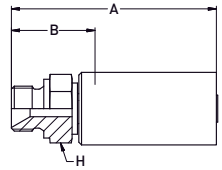

1D9LX – BSP male

MATERIAL High strength carbon steel, zinc plated

#						A	B			
	DN	size	mm	inch					mm	mm
1D9LX-4-03	5	-03	4.8	3/16	G 1/4	77	35	19	180	26,100
1D9LX-4-04	6	-04	6.4	1/4	G 1/4	80	36	19	164	23,780

1C3LX – Metric female swivel light series

MATERIAL High strength carbon steel, zinc plated

#						A	B			
	DN	size	mm	inch					mm	mm
1C3LX-8-03	5	-03	4.8	3/16	M14x1.5	64	25	22	180	26,100
1C3LX-8-04	6	-04	6.4	1/4	M14x1.5	69	25	22	164	23,780